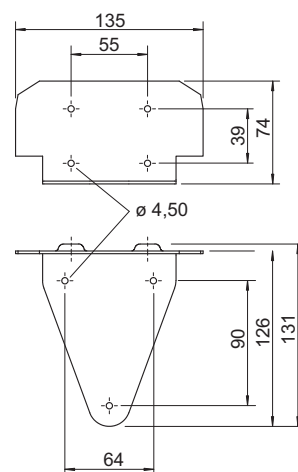

Zone	ATEX / IECEx					
	0	1	2	20	21	22
For use in		x	x		x	x

WebCode 6148A

Portable Lamps

Series 6148

Dimensional Drawings (All Dimensions in mm) - Subject to Alterations

14754E00

Portable lamp

14753E00

Charging unit

14807E00

Drilling hole pattern for wall holder

We reserve the right to make alterations to the technical data, dimensions, weights, designs and products available without notice. The illustrations cannot be considered binding.