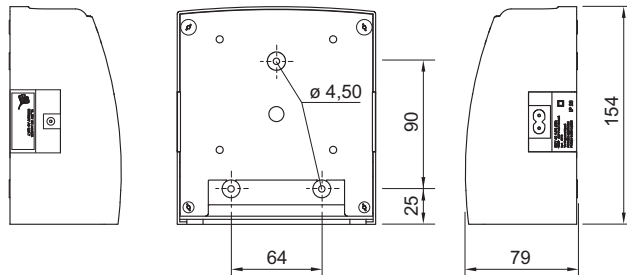

Zone	ATEX / IECEx					
	0	1	2	20	21	22
For use in		x	x		x	x

WebCode 6148A

Portable Lamps

Series 6148

Dimensional Drawings (All Dimensions in mm) - Subject to Alterations

14754E00

Portable lamp

14753E00

Charging unit

14807E00

Drilling hole pattern for wall holder

We reserve the right to make alterations to the technical data, dimensions, weights, designs and products available without notice. The illustrations cannot be considered binding.