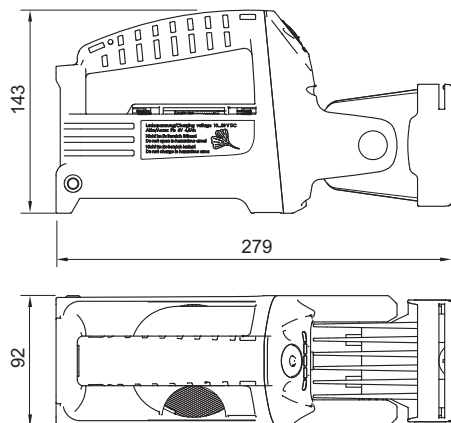

Portable Lamps Series 6148

STAHL

- > Latest LED technology
- > Very high light intensity
- > Low weight
- > Lamp head pivoting by 190°
- > Main light continuously dimmable
- > Long battery life
- > Ergonomic one-hand operation

E2

www.stahl.de

14755E00

The portable lamps of the Series 6148 are explosion-protected electrical equipment. They are used as portable lighting equipment in hazardous areas of Zones 1, 2, 21 and 22. The lamp is charged outside the hazardous area.

Zone	ATEX / IECEx					
	0	1	2	20	21	22
For use in		x	x		x	x

WebCode 6148A

Portable Lamps

Series 6148

Dimensional Drawings (All Dimensions in mm) - Subject to Alterations

14754E00

Portable lamp

14753E00